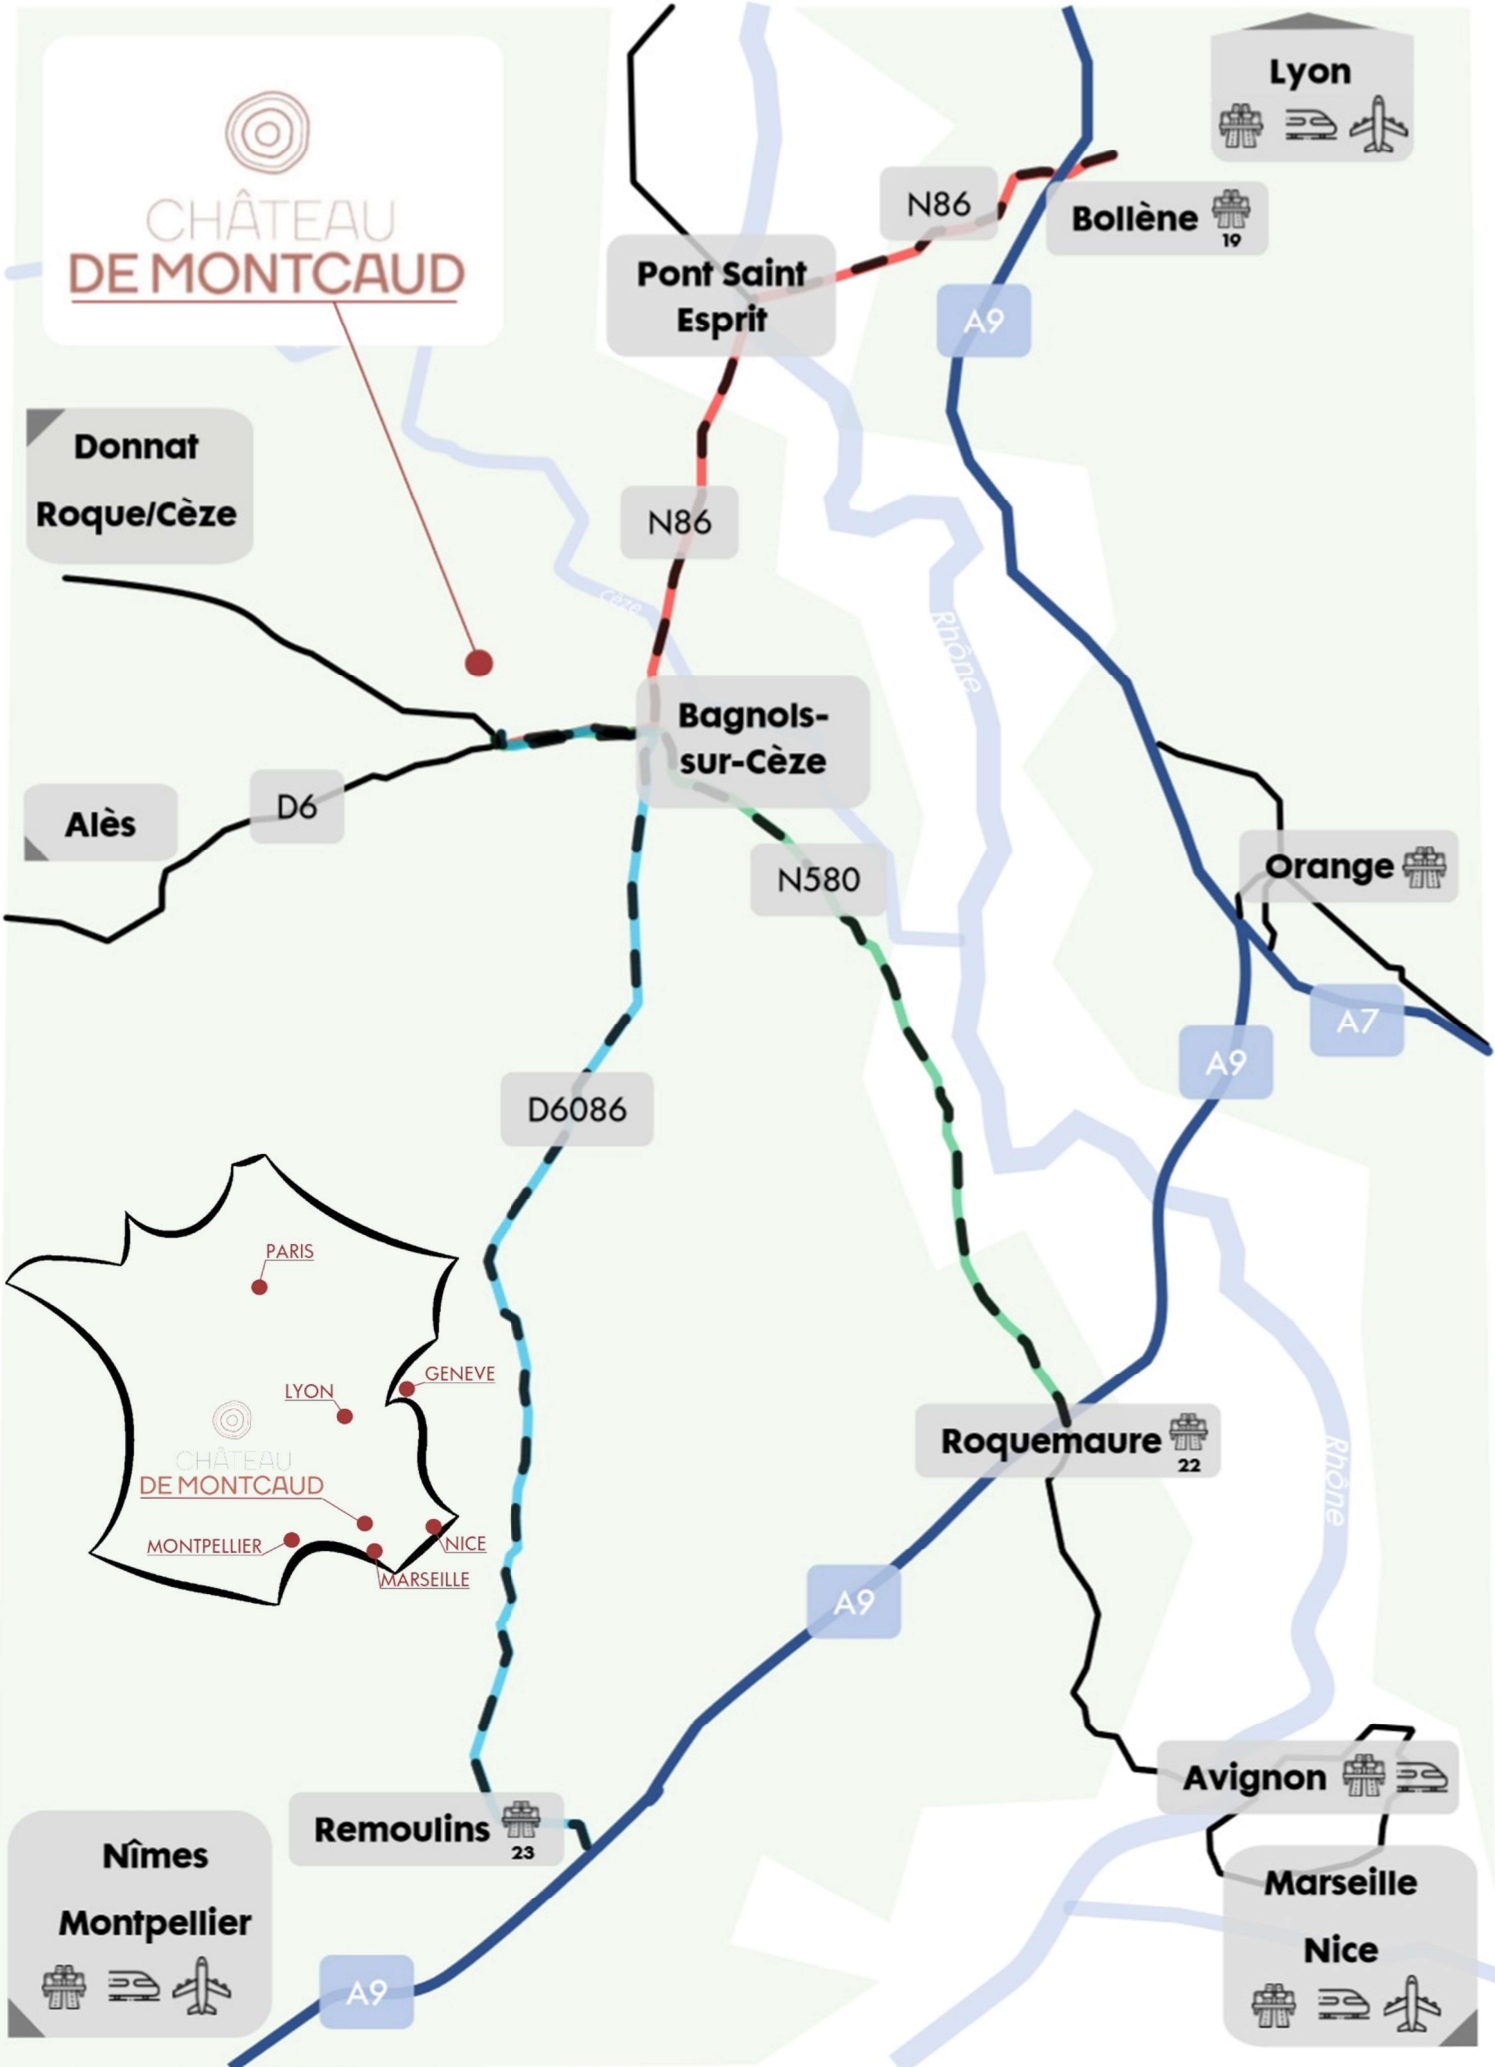

CHÂTEAU DE MONTCAUD

Lyon

Bollène

Pont Saint Esprit

N86

A9

Donnat
Roque/Cèze

N86

PARIS

LYON

GENEVE

CHÂTEAU DE MONTCAUD

MONTPELLIER

NICE

MARSEILLE

Roquemaure

Marseille

Nice

From the north via the Autoroute du Soleil, A7:

- Exit 19 (Bollène) direction Bollène/Pont-Saint-Esprit/Bagnol-sur-Cèze/Alès
- At the roundabout take the second exit onto D994 (Avenue Jean Monnet)
- After about 3km continue onto N86 towards Bagnol-sur-Cèze
- At the entrance of Bagnol-sur-Cèze you cross the river Cèze. At the next roundabout take the first exit and continue on D6 towards Alès.
- From now on, keep your eyes open for our hotel signs: after about 4km, as you pass Combes on your left, turn right off Route d'Alès (D6) onto Rue de Donnat (D143), towards La Roque-sur-Cèze.
- The entrance to Château de Montcaud is marked by a sign on your right after 450 metres.
- Hotel guests are welcome to drive up to the main château building to unload their luggage. A guarded parking lot within the estate walls is at guests' disposal during their stay.

From the south via La Languedocienne, A9:

- Exit 22 (Roquemaure) in the direction of Bagnol-sur-Cèze/Marcoule
- Continue onto N580 until you reach the outskirts of Bagnol-sur-Cèze
- As you exit the town, at the roundabout, take the second exit and continue onto D6 towards Alès.
- From now on, keep your eyes open for our hotel signs: after about 4km, as you pass Combes on your left, turn right off Route d'Alès (D6) onto Rue de Donnat (D143), towards La Roque-sur-Cèze.
- The entrance to Château de Montcaud is marked by a sign on your right after 450 metres.
- Hotel guests are welcome to drive up to the main château building to unload their luggage. A guarded parking lot within the estate walls is at guests' disposal during their stay.